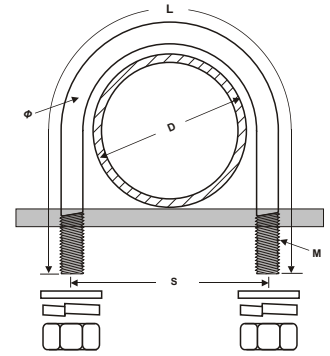

# U-Clamp INOX 308

**U34-6**  
3/4"  
D=25mm  
L=110mm  
M6X25mm

**U1-8**  
1"  
D=33mm  
L=145mm  
M8X35mm

**U114-8**  
1 1/4"  
D=42mm  
L=155mm  
M8X35mm

**U112-8a**  
1 1/2"  
D=45mm  
L=150mm  
M8X30mm

**U134-8**  
1 3/4"  
D=50mm  
L=185mm  
M8X40mm

**U2-8a**  
2"  
D=55mm  
L=190mm  
M8X30mm

**U214-8**  
2 1/4"  
D=64mm  
L=240mm  
M8X45mm

**U212-8**  
2 1/2"  
D=78mm  
L=280mm  
M8X50mm

**U234-8a**  
2 3/4"  
D=85mm  
L=260mm  
M8X30mm

**U3-10**  
3"  
D=110mm  
L=370mm  
M10X50mm

**U1-6**  
1"  
D=34mm  
L=145mm  
M6X35mm

**U114-6**  
1 1/4"  
D=42mm  
L=155mm  
M6X35mm

**U112-8b**  
1 1/2"  
D=45mm  
L=200mm  
M8X30mm

**U134-6**  
1 3/4"  
D=50mm  
L=180mm  
M6X40mm

**U234-8b**  
2 3/4"  
D=85mm  
L=300mm  
M8X30mm

Wireless Antennas & RF Systems

Lambda

**LAMBDA ANTENNAS  
&  
RF SYSTEMS**

56334 Thessaloniki Athinas 28 Greece  
Phone: 302310756064 \*  
info@lambda.gr http://www.lambda.gr  
SV2TW Kostas Kolokotronis