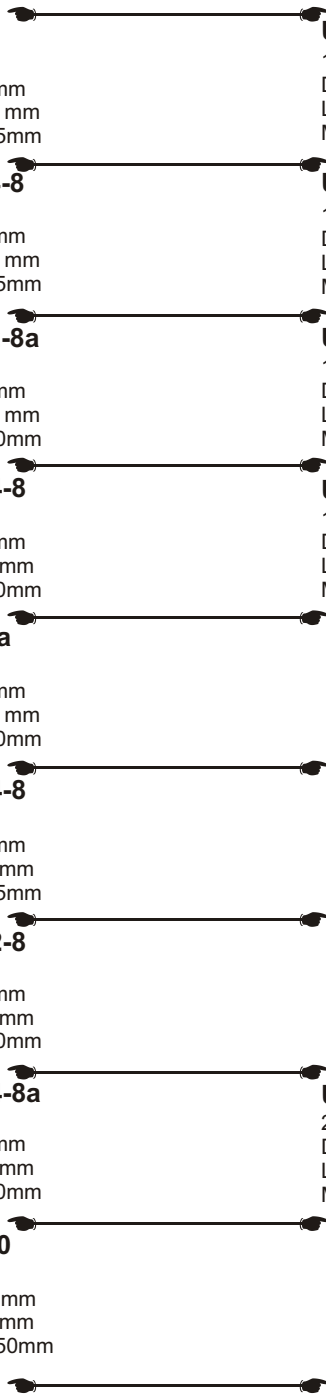

U34-6
3/4"
D=25mm
L=110mm
M6X25mm

U1-8
1"
D=33mm
L=145mm
M8X35mm

U114-8
1 1/4"
D=42mm
L=155mm
M8X35mm

U112-8a
1 1/2"
D=45mm
L=150mm
M8X30mm

U134-8
1 3/4"
D=50mm
L=185mm
M8X40mm

U2-8a
2"
D=55mm
L=190mm
M8X30mm

U214-8
2 1/4"
D=64mm
L=240mm
M8X45mm

U212-8
2 1/2"
D=78mm
L=280mm
M8X50mm

U234-8a
2 3/4"
D=85mm
L=260mm
M8X30mm

U3-10
3"
D=110mm
L=370mm
M10X50mm

U1-6
1"
D=34mm
L=145mm
M6X35mm

U114-6
1 1/4"
D=42mm
L=155mm
M6X35mm

U112-8b
1 1/2"
D=45mm
L=200mm
M8X30mm

U134-6
1 3/4"
D=50mm
L=180mm
M6X40mm

U234-8b
2 3/4"
D=85mm
L=300mm
M8X30mm